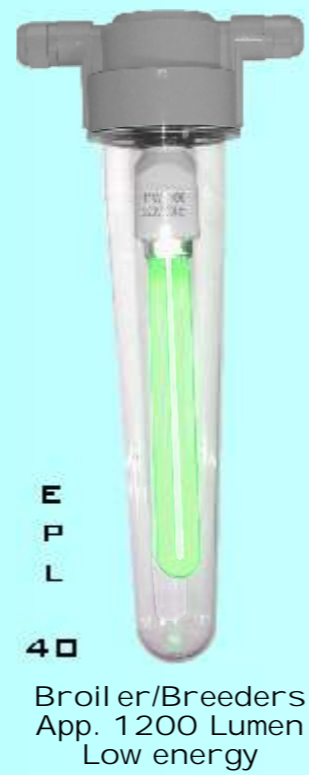

Poultry Color Lighting System

* Higher body weight

* Stimulates growth

* Less mortality

* Calmer birds

Light intensity controller

3 Different light intensities

Armature Cover Transparent

Balast Adaptor

E27 fitting with dimmer
220V only for PL Light
CE Approved

CE Approved
Lamp details

PL 9W
PL 11W

available in :
Blue - Red - Green color
(on request)

PL 11W
White color

Electronic Adaptor

E27 fitting with dimmer
220V only for PL Light
CE Approved

CE Approved
Electronic Lamp details

PL 9W
PL 11W

available in :
Blue - Red - Green color
(on request)

PL 11W
White color

Armature

For E27 fittings
made of P.V.C. With bakelite fitting

PG 16 Cable Gland

Cover Washer