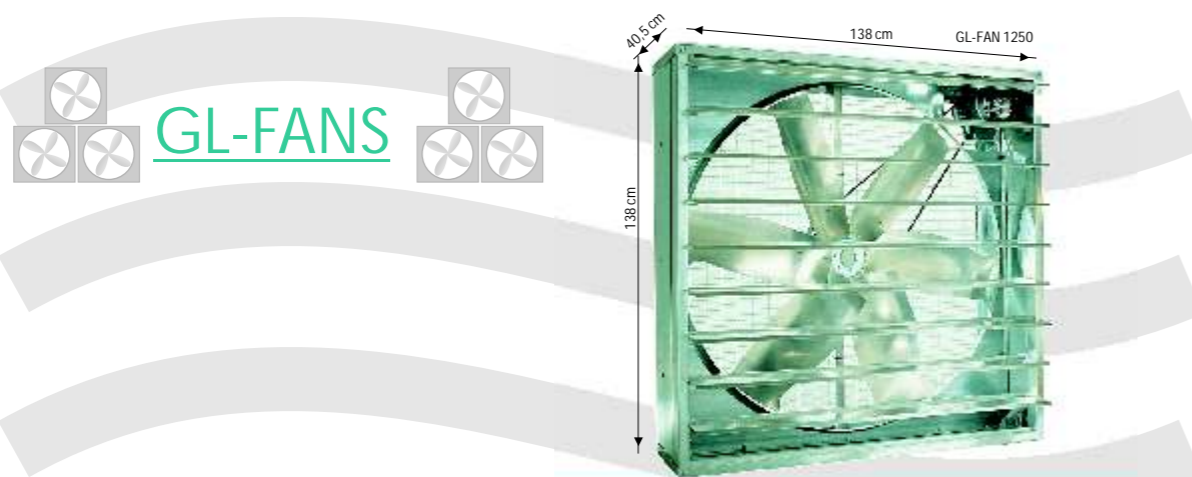

Air inlet made of high quality ABS. The turning point of flap is at the bottom of the inlet, so no air is directed down. Besides mesh screen attached, four embedded nuts on the backside are available to install light traps or others.

Packing	Dimensions	40ft HQ Container	Price
6 pcs / Carton	65x62x46cm	2400	On Request
Shipping:	EX WORKS P.R. CHINA		
Payment:	When we Load the Container in China		
Delivery time:	In normal conditions Minimum 2 Weeks		

Static Pressure	10pa	20pa	30pa
Capacity of Air flow	1340m³	1870m³	2340m³