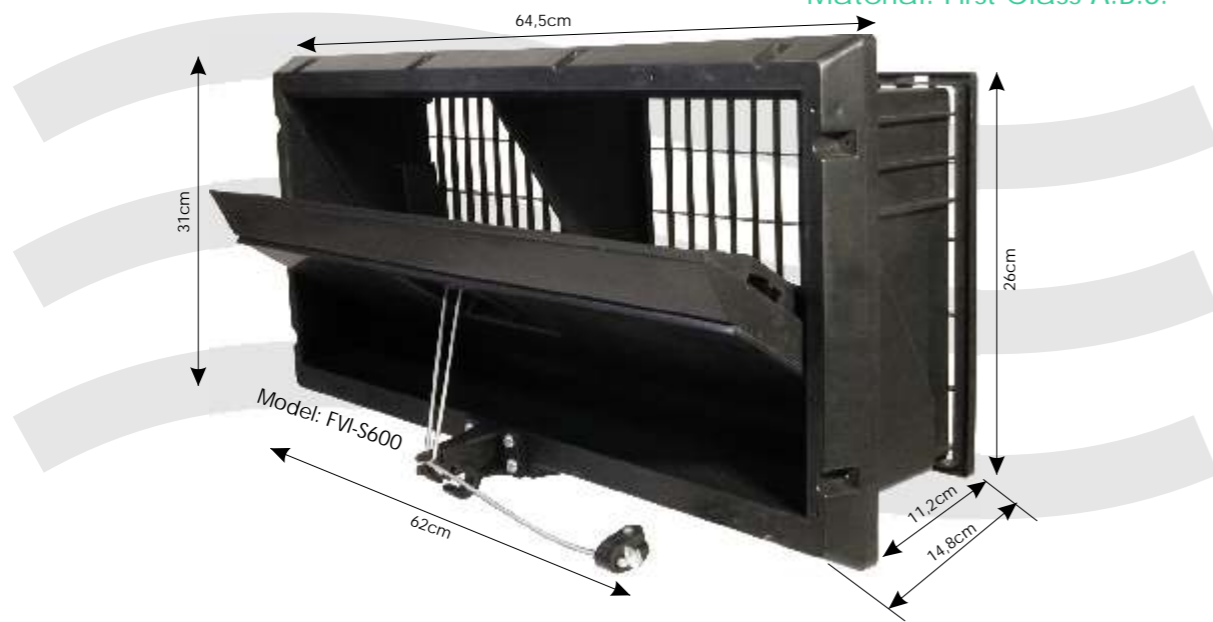

@ : Info@eap-bvba.be
WEB : www.eap-bvba.be

Air-Inlet

Material: First Class A.B.S.

Air inlet made of high quality ABS. The turning point of flap is at the bottom of the inlet, so no air is directed down. Besides mesh screen attached, four embedded nuts on the backside are available to install light traps or others.