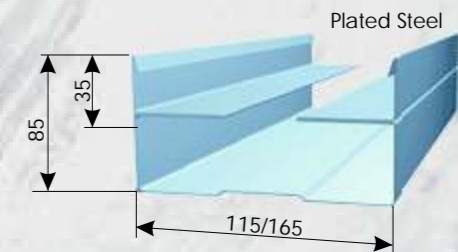

Air-Inlet

Material: First Class A.B.S.

Air inlet made of high quality ABS. The turning point of flap is at the bottom of the inlet, so no air is directed down. Besides mesh screen attached, four embedded nuts on the backside are available to install light traps or others.

Packing	Dimensions	40ft HQ Container	Price
6 pcs / Carton	65x62x46cm	2400	On Request
Shipping:	EX WORKS P.R. CHINA		
Payment:	When we Load the Container in China		
Delivery time:	In normal conditions Minimum 2 Weeks		

Static Pressure	10pa	20pa	30pa
Capacity of Air flow	1340m³	1870m³	2340m³

FAN MODEL	HP	AIRFLOW IN : m³/h-pa				
		0	10	20	30	40
GL 1250	1.5	45.000	43.775	42.550	41.325	40.100
GL 760	0.5	18.000	17.400	16.800	16.200	15.600

PADCOOLING

Specifications

Type	α	β	h	D	W	H	pcs/40ft HQ	Price US $
EvaPad7090	45°	45°	7,0	150	600	1500	476	15,20
	45°	45°	7,0	100	600	1500	736	10,00
	45°	45°	7,0	100	600	1800	625	11,90
	45°	45°	7,0	100	600	2000	569	13,20
W.D.P.				100	600	30		0,20
				150	600	30		0,30

Payment: When we Load the Container in China Shipping: EX WORKS P.R. CHINA
Delivery time: In normal conditions Minimum 2 Weeks

Performance EvaPad7090

Depth	Velocity (m/s)	0,60	0,80	1,00	1,20	1,40	1,60	1,80	2,00
100mm	Pressure drop (Pa)	7,0	8,0	11,0	16,0	20,0	24,0	28,0	35,0
	Efficiency (%)	82,0	80,0	78,3	76,5	74,9	73,3	72,0	70,8
150mm	Pressure drop (Pa)	10,0	13,0	18,0	23,0	30,0	38,0	45,0	54,4
	Efficiency (%)	92,5	91,3	90,0	88,7	87,5	86,5	85,4	84,5

Gutter

Installation