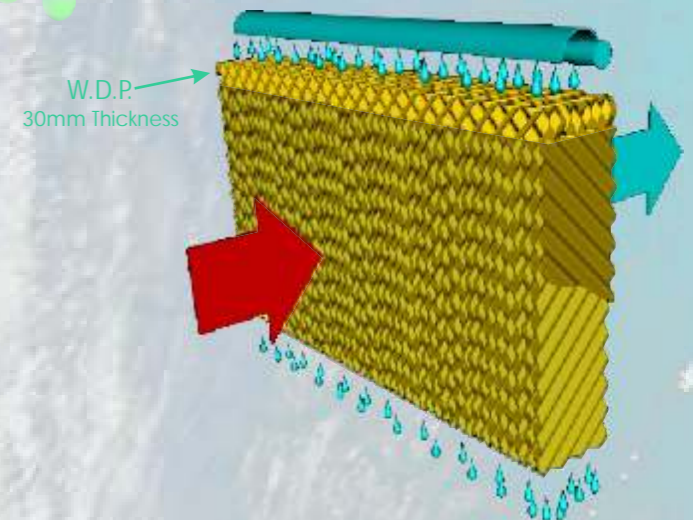

PADCOOLING