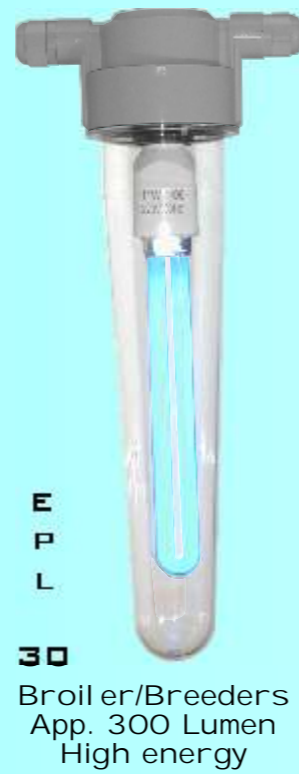

Poultry Color Lighting System

* Higher body weight

* Stimulates growth

* Less mortality

* Calmer birds

Light intensity controller

3 Different light intensities

Armature Cover Transparent

Balast Adaptor

E27 fitting with dimmer
220V only for PL Light
CE Approved

CE Approved
Lamp details

PL 9W
PL 11W

available in :
Blue - Red - Green color
(on request)

PL 11W
White color

Electronic Adaptor

E27 fitting with dimmer
220V only for PL Light
CE Approved

CE Approved
Electronic Lamp details

PL 9W
PL 11W

available in :
Blue - Red - Green color
(on request)

PL 11W
White color

Armature

For E27 fittings
made of P.V.C. With bakelite fitting

PG 16 Cable Gland

Cover Washer