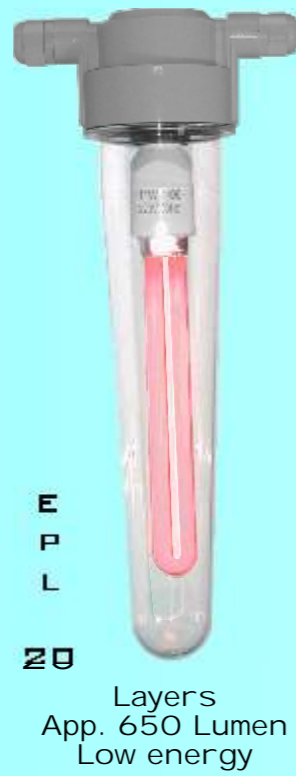

Poultry Color Lighting System

* Higher body weight

* Stimulates growth

* Less mortality

* Calmer birds

Light intensity controller

3 Different light intensities

Armature Cover Transparent

Balast Adaptor

E27 fitting with dimmer
220V only for PL Light
CE Approved

CE Approved
Lamp details

PL 9W
PL 11W

available in :
Blue - Red - Green color
(on request)

PL 11W
White color

Electronic Adaptor

E27 fitting with dimmer
220V only for PL Light
CE Approved

CE Approved
Electronic Lamp details

PL 9W
PL 11W

available in :
Blue - Red - Green color
(on request)

PL 11W
White color

Armature

For E27 fittings
made of P.V.C. With bakelite fitting

PG 16 Cable Gland

Cover Washer

@ : Info@eap-bvba.be
WEB : www.eap-bvba.be

Air-Inlet

Material: First Class A.B.S.

Air inlet made of high quality ABS. The turning point of flap is at the bottom of the inlet, so no air is directed down. Besides mesh screen attached, four embedded nuts on the backside are available to install light traps or others.