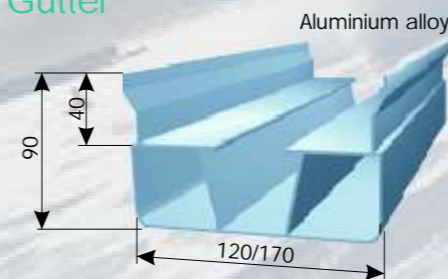

Air-Inlet

Material: First Class A.B.S.

Air inlet made of high quality ABS. The turning point of flap is at the bottom of the inlet, so no air is directed down. Besides mesh screen attached, four embedded nuts on the backside are available to install light traps or others.

Packing	Dimensions	40ft HQ Container	Price
6 pcs / Carton	65x62x46cm	2400	On Request
Shipping:	EX WORKS P.R. CHINA		
Payment:	When we Load the Container in China		
Delivery time:	In normal conditions Minimum 2 Weeks		

Static Pressure	10pa	20pa	30pa
Capacity of Air flow	1340m³	1870m³	2340m³

FAN MODEL	HP	AIRFLOW IN : m³/h-pa				
		0	10	20	30	40
GL 1250	1.5	45.000	43.775	42.550	41.325	40.100
GL 760	0.5	18.000	17.400	16.800	16.200	15.600

PADCOOLING

Specifications

Type	α	β	h	D	W	H	pcs/40ft HQ	Price US $
EvaPad7090	45°	45°	7,0	150	600	1500	476	15,20
	45°	45°	7,0	100	600	1500	736	10,00
	45°	45°	7,0	100	600	1800	625	11,90
	45°	45°	7,0	100	600	2000	569	13,20
W.D.P.				100	600	30		0,20
				150	600	30		0,30

Payment: When we Load the Container in China Shipping: EX WORKS P.R. CHINA
Delivery time: In normal conditions Minimum 2 Weeks

Performance EvaPad7090

Depth	Velocity (m/s)	0,60	0,80	1,00	1,20	1,40	1,60	1,80	2,00
100mm	Pressure drop (Pa)	7,0	8,0	11,0	16,0	20,0	24,0	28,0	35,0
	Efficiency (%)	82,0	80,0	78,3	76,5	74,9	73,3	72,0	70,8
150mm	Pressure drop (Pa)	10,0	13,0	18,0	23,0	30,0	38,0	45,0	54,4
	Efficiency (%)	92,5	91,3	90,0	88,7	87,5	86,5	85,4	84,5

Gutter

Installation