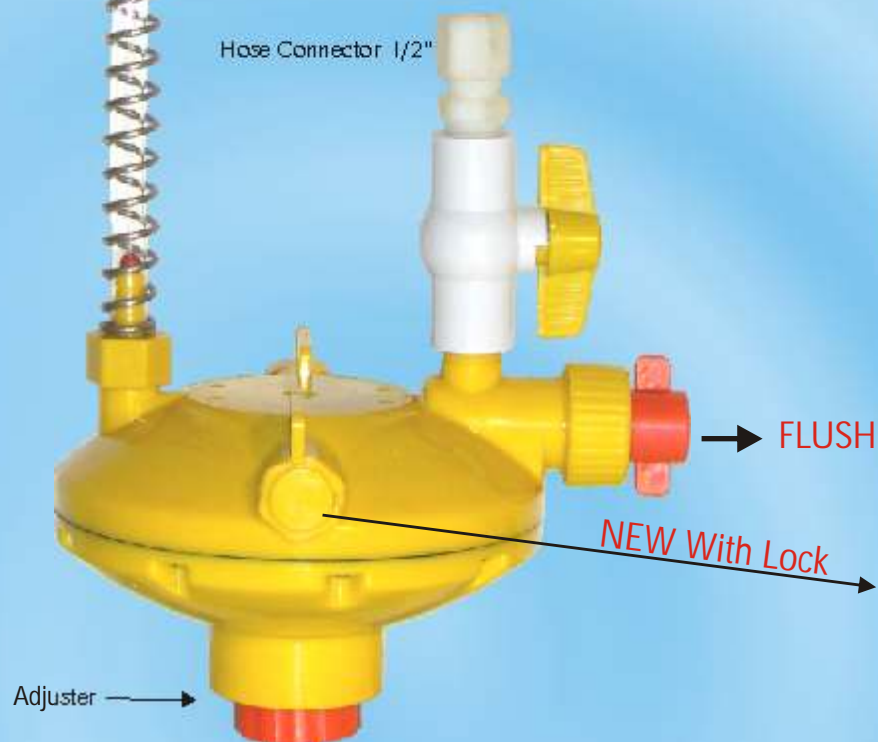

# Regulator Set

Air outlet cap system with washer for flush  
(Ball closes cap)

## Glind Pressure Regulator Set:

For floorwatering systems and cages

Complete assembled with included connectors

Packing: 4 sets per carton  
Dimensions: 61x29x21cm  
Weight: 4,8Kg

### Details:

- 1/2" Hose connection
- Flush
- PU Clear Hose Tube With stainless steel spring
- 25mm, 26,6mm or 22x22mm square connectors

57cm L

EURO AGRO PRODUCTS BVBA