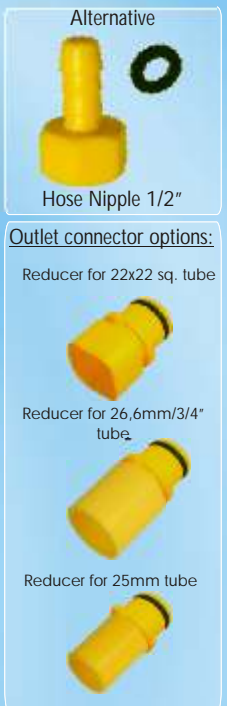

# Regulator Set

Air outlet cap system with washer for flush  
(Ball closes cap)

## Glind Pressure Regulator Set:

For floorwatering systems and cages

Complete assembled with included connectors

Packing: 4 sets per carton  
Dimensions: 61x29x21cm  
Weight: 4,8Kg

### Details:

- 1/2" Hose connection
- Flush
- PU Clear Hose Tube With stainless steel spring
- 25mm, 26,6mm or 22x22mm square connectors

57cm L

EURO AGRO PRODUCTS BVBA